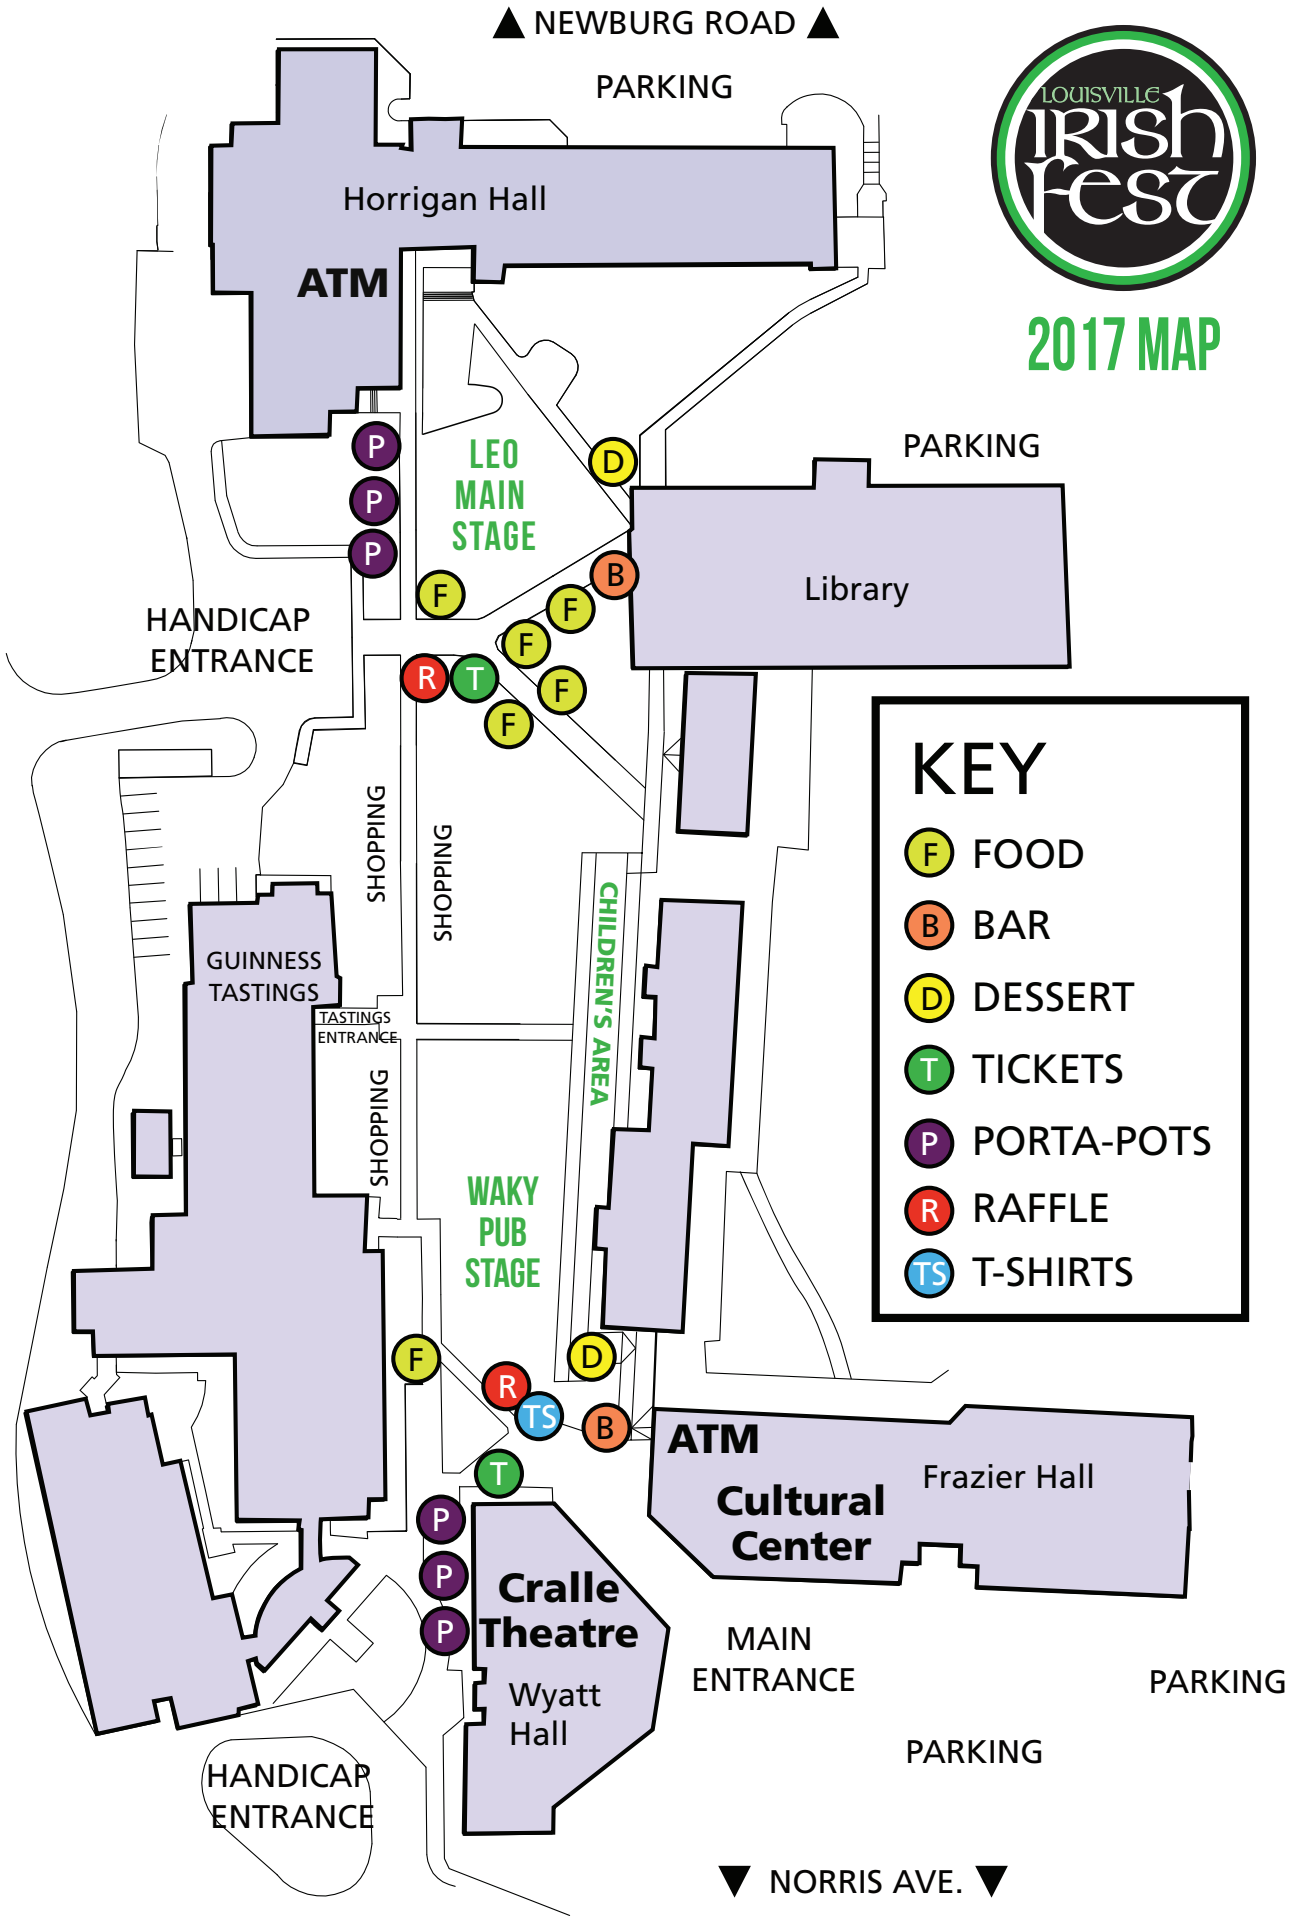

# 2017 MAP

▲ NEWBURG ROAD ▲

PARKING

Horrigan Hall

ATM

LEO MAIN STAGE

PARKING

Library

HANDICAP ENTRANCE

SHOPPING

SHOPPING

CHILDREN'S AREA

GUINNESS TASTINGS

TASTINGS ENTRANCE

SHOPPING

WAKY PUB STAGE

## KEY

- FOOD
- BAR
- DESSERT
- TICKETS
- PORTA-POTS
- RAFFLE
- T-SHIRTS

ATM  
Cultural Center  
Frazier Hall

Cralle Theatre

Wyatt Hall

MAIN ENTRANCE

PARKING

PARKING

HANDICAP ENTRANCE

▼ NORRIS AVE. ▼